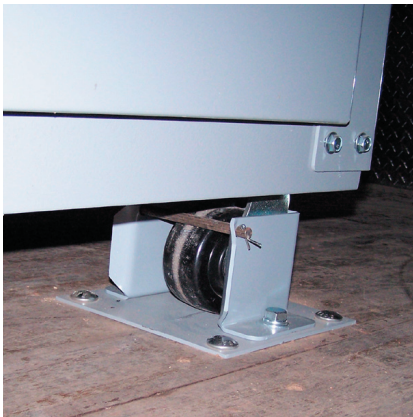

Caster Brackets