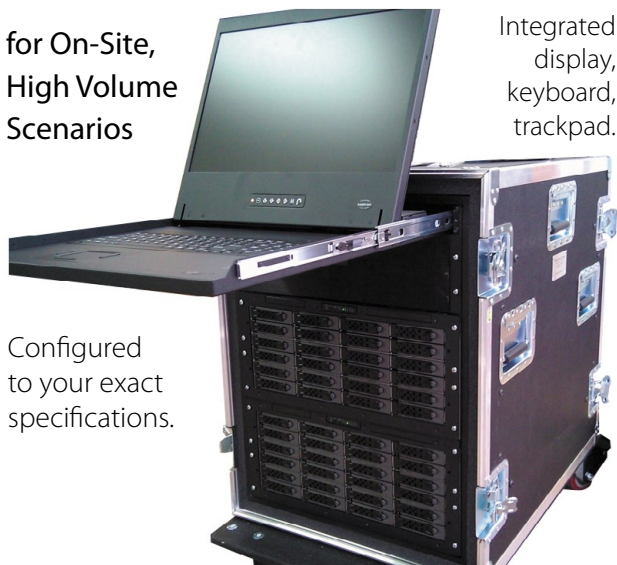

FACILITIES DESIGN

FACILITY-BASED ERASURE

ON-SITE ERASURE

Mobile Erasure Lab

Custom Engineered Software / Hardware Systems

for On-Site, High Volume Scenarios

Integrated display, keyboard, trackpad.

Configured to your exact specifications.